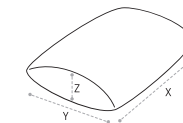

### Finally the pillow is really as you want

MyPillow by Olmo® combines the exclusive features of the Casanova® slow-return viscoelastic foam pillow with the properties of the inlay. In addition to making the pillow unique and recognisable, these features guarantee twice the comfort as anyone can choose the ideal side on which to sleep, based on their individual needs and sleeping preferences. MyPillow by Olmo® is the natural evolution of Venice: it fits in perfectly the shapes that supports, aiding the full relax and eliminating painful cervical diseases. Compared to Venice, MyPillow by Olmo® contains Health Protection®, the exclusive treatment that is able to prevent bacteria, dust-mites and fungi responsible for allergies, bad odours, degradation and discoloration of textiles. MyPillow by Olmo® is available in two different forms, each in three different executions, and offers six solutions to make the rest even more fancier, personalized and unique.

Codici colori inserti  
Inlays colors code

Colore base: solo bianco  
Base color: only white

CODICE CODE	DIMENSIONI (mm) DIMENSIONS (mm)		
	X	Y	Z

#### SAPONETTA CLASSICA CLASSIC SOAP BAR

G103MYP*	670	420	140
G104MYP	700	400	160
G106MYP	730	430	138
G124MYP*	800	340	110
G126MYP*	600	400	138

CODICE CODE	DIMENSIONI (mm) DIMENSIONS (mm)				
	X	Y	Z <sup>1</sup>	Z <sup>2</sup>	Z <sup>3</sup>